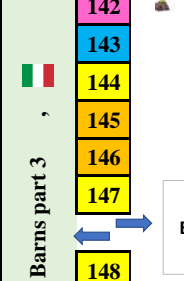

ITA - GBR
Entrance - Exit
N°3